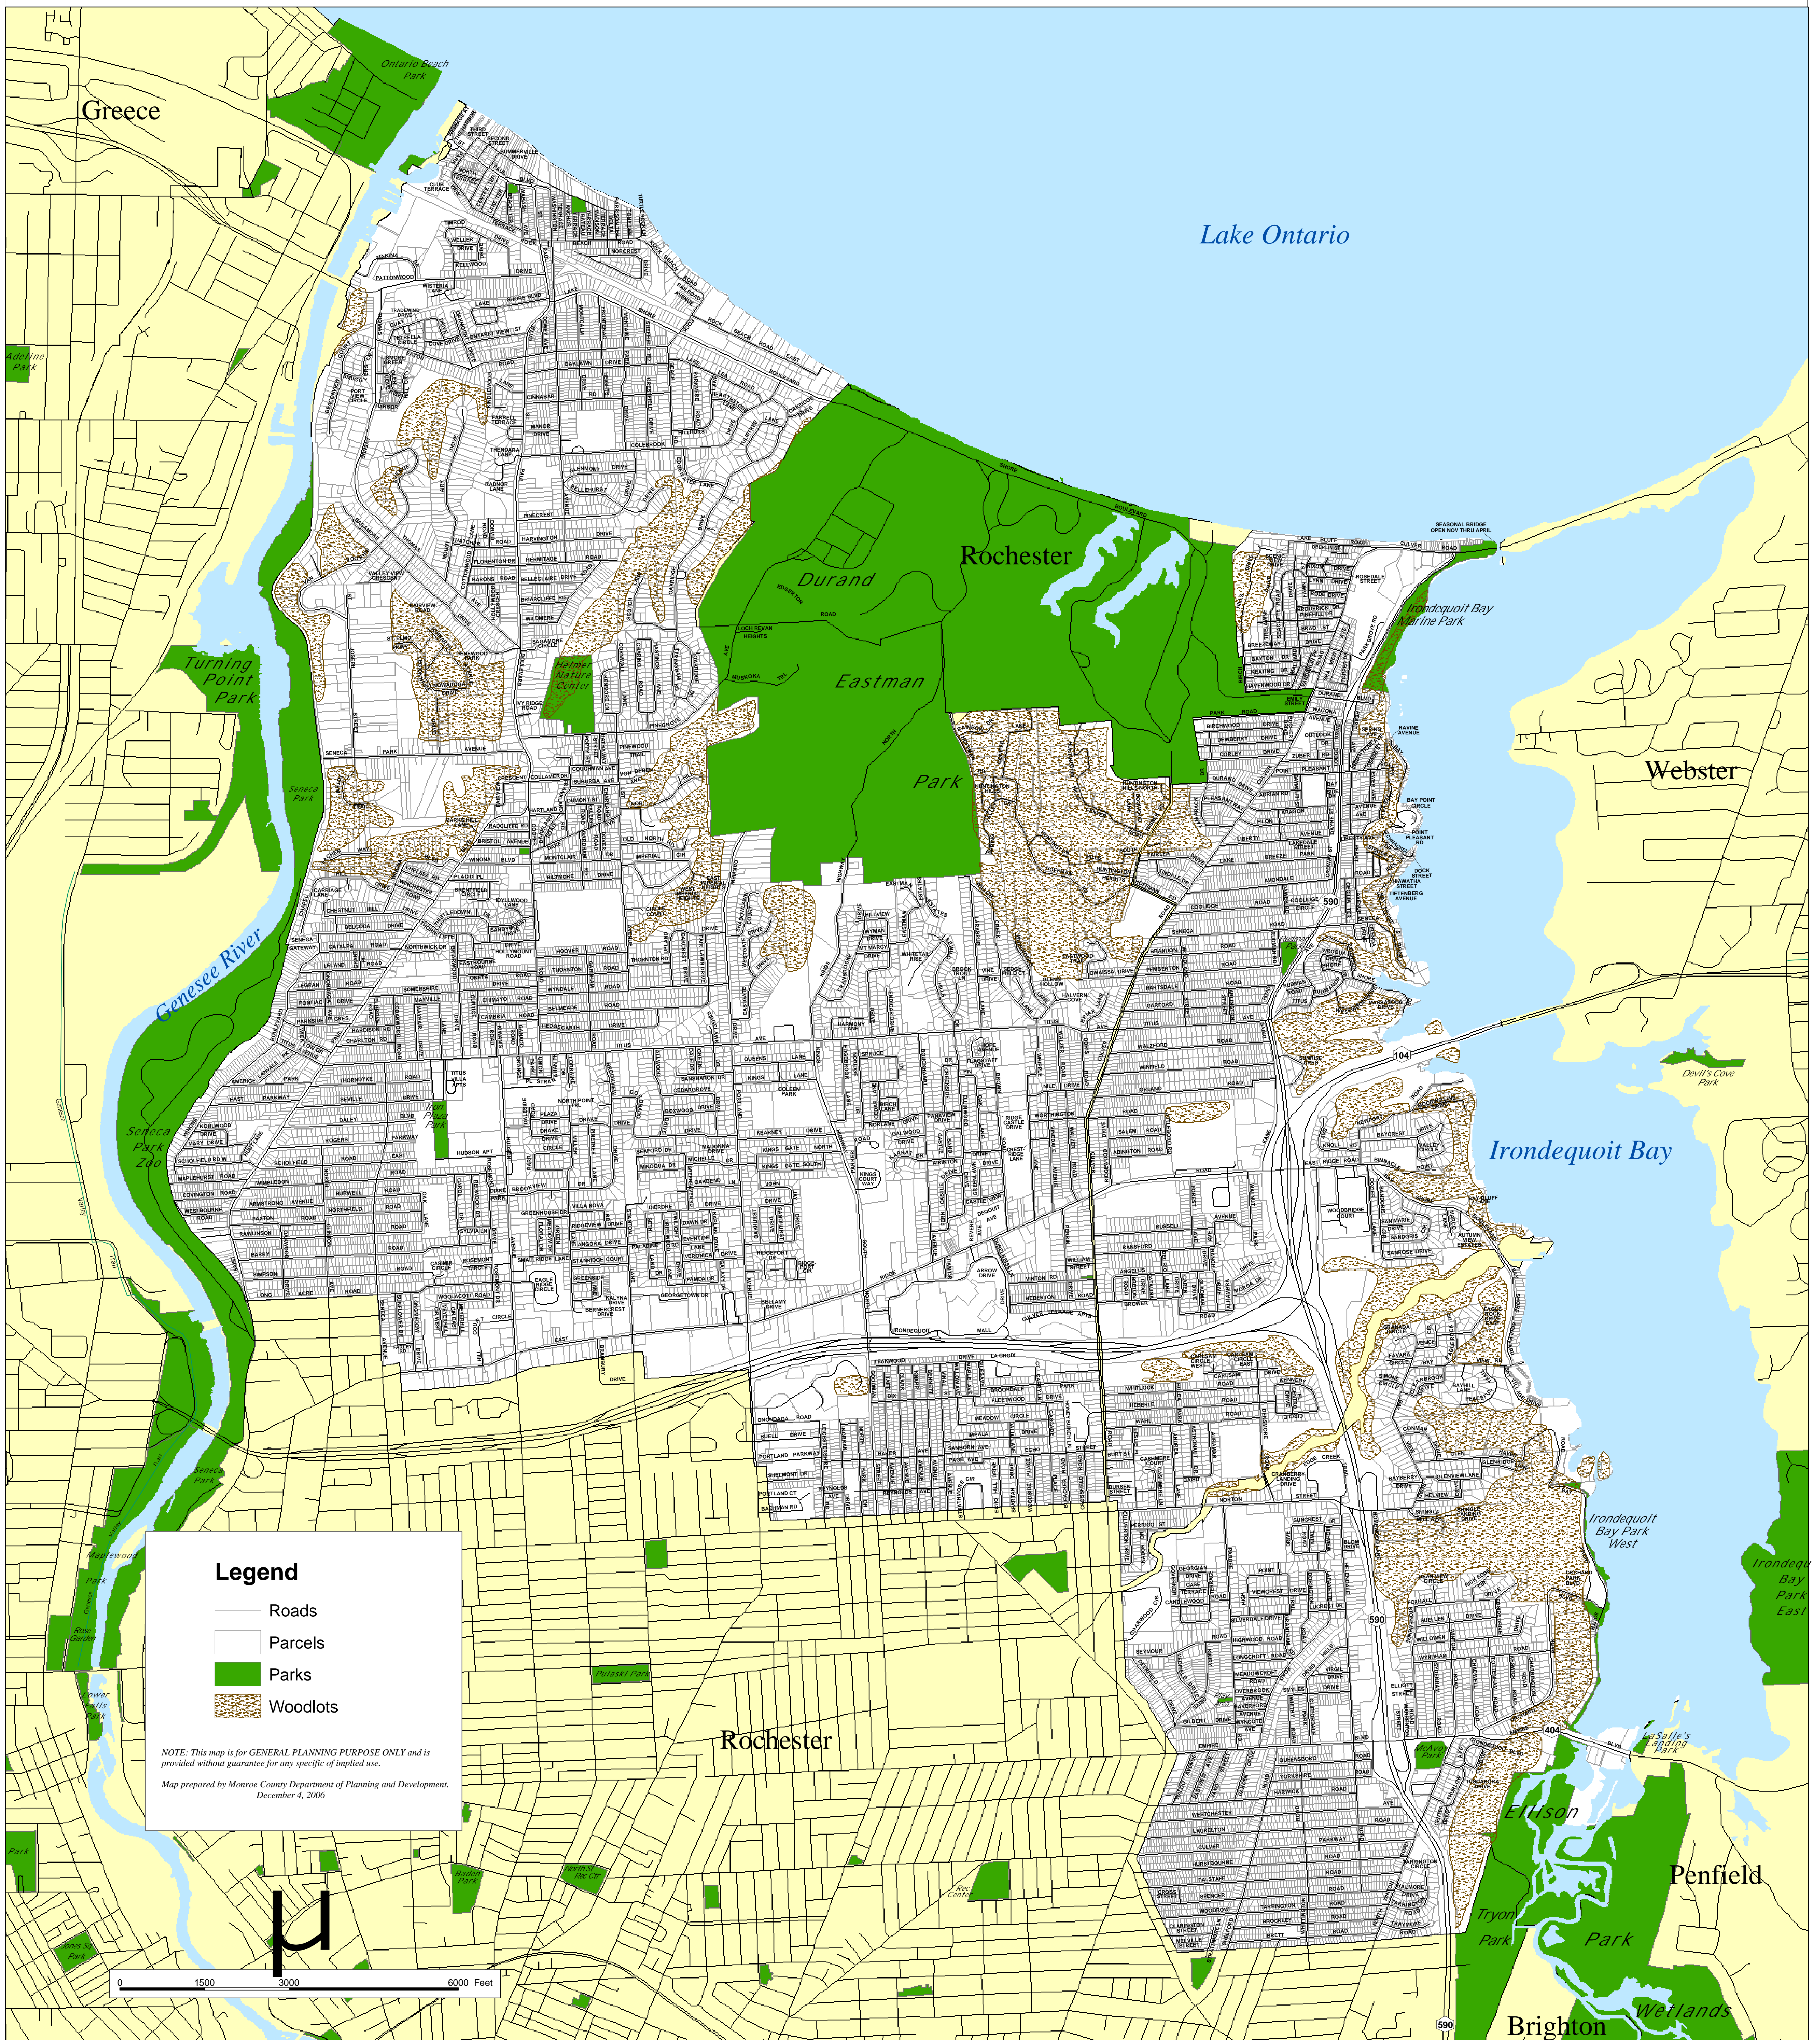

# TOWN OF IRONDEQUOIT, NEW YORK

Maggie Brooks  
County Executive

## Woodlots Map

Department of  
Planning and Development