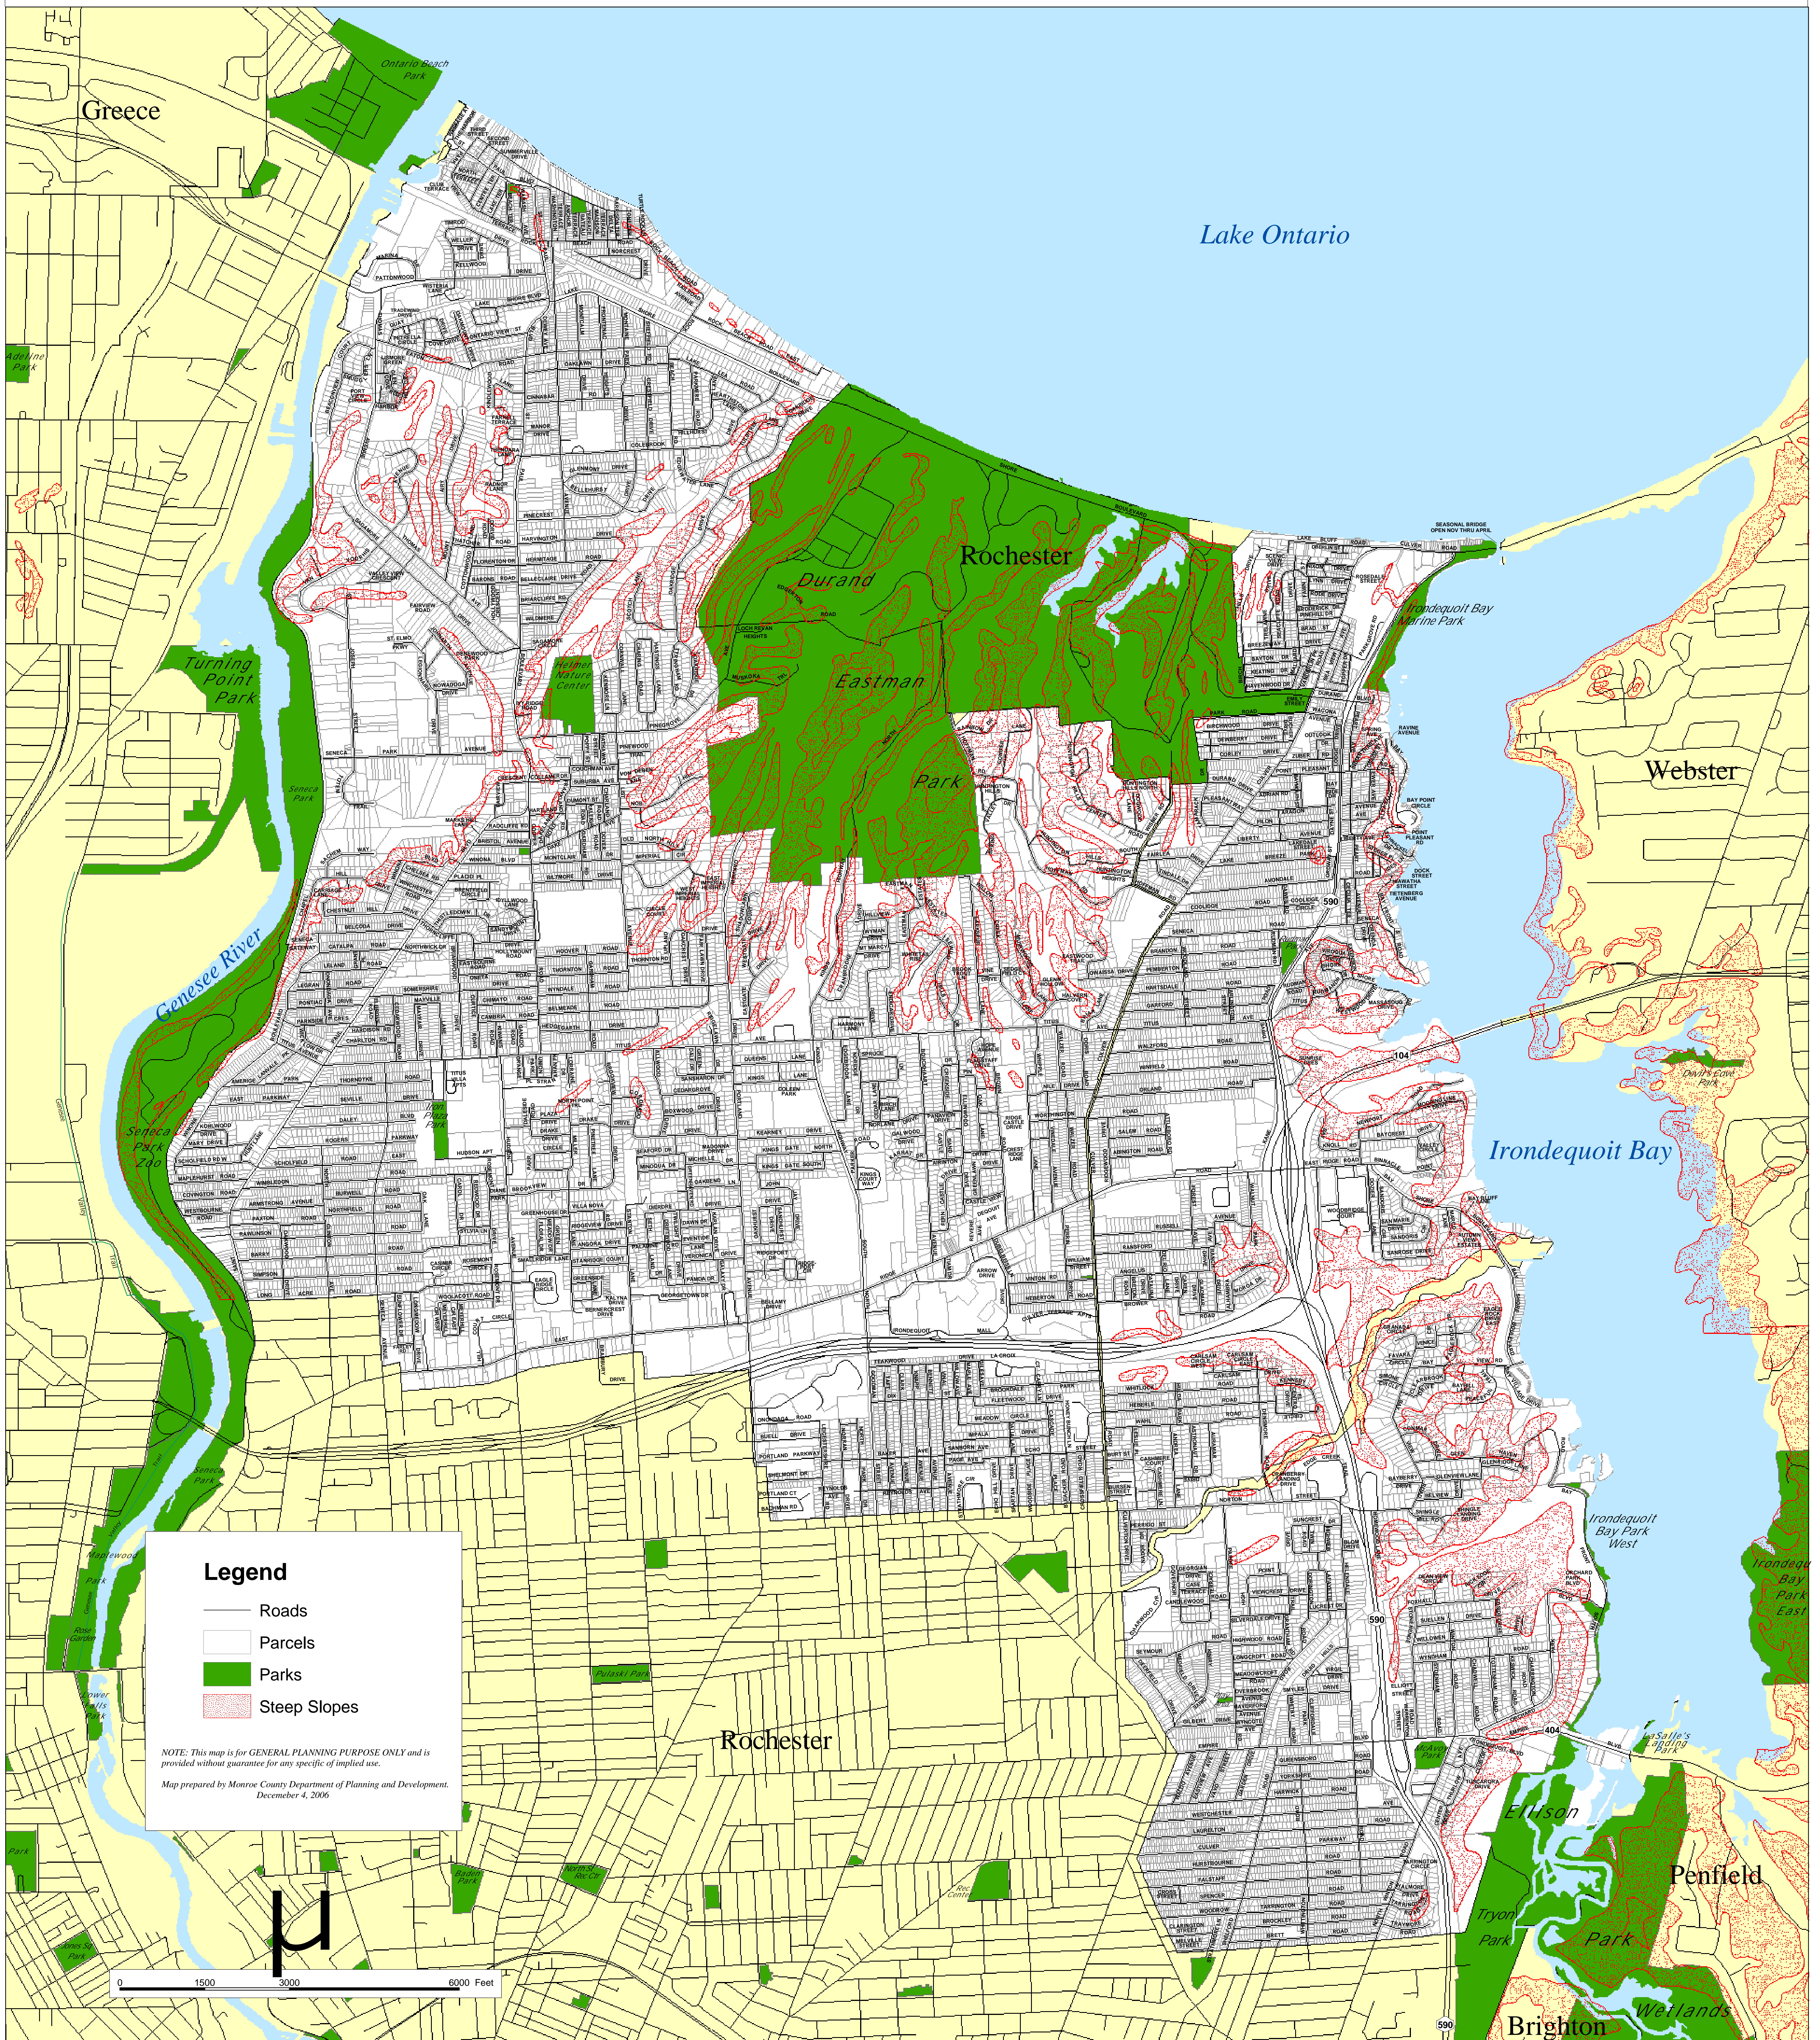

TOWN OF IRONDEQUOIT, NEW YORK

Maggie Brooks
County Executive

Steep Slopes Map

Department of
Planning and Development