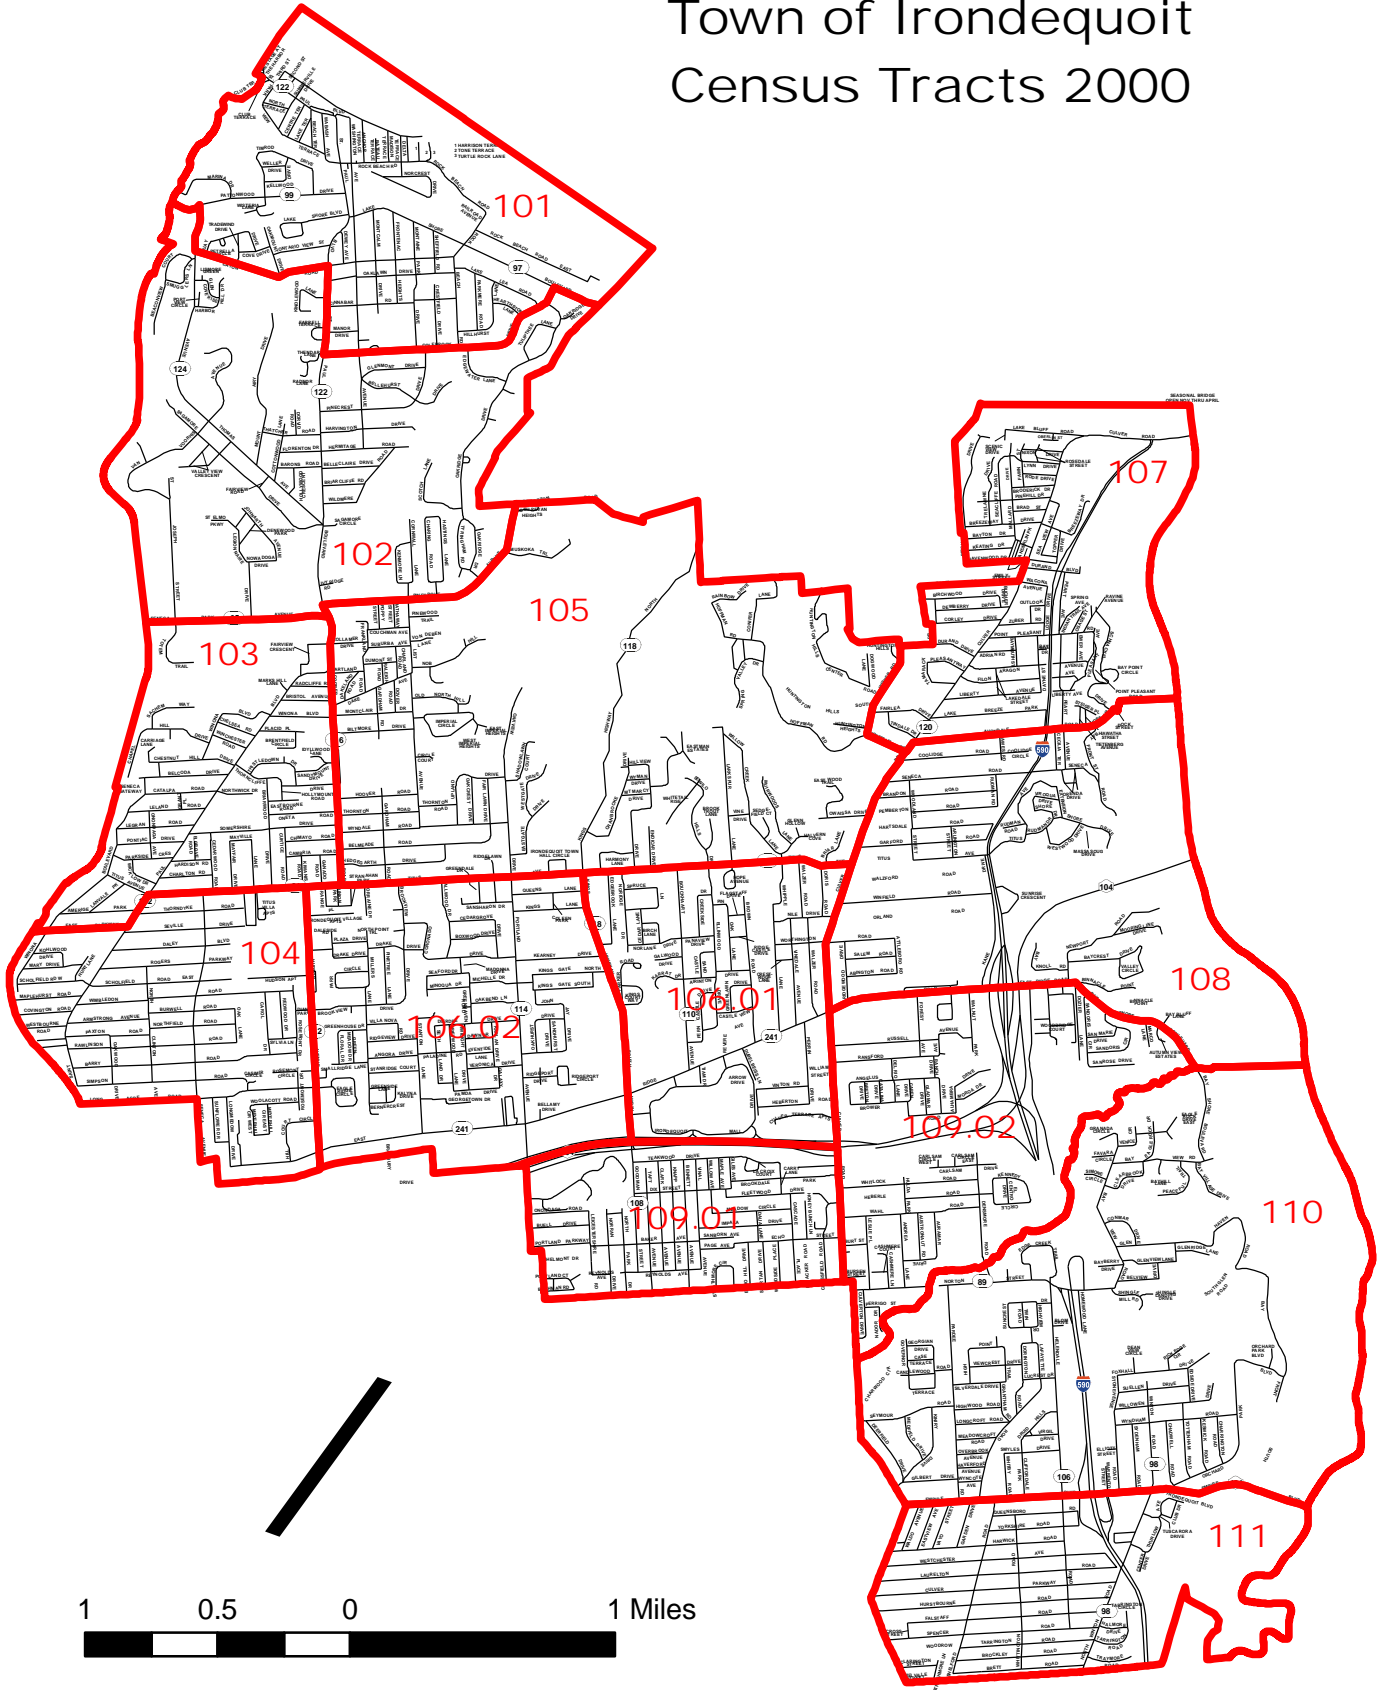

Town of Irondequoit Census Tracts 2000

1 0.5 0 1 Miles